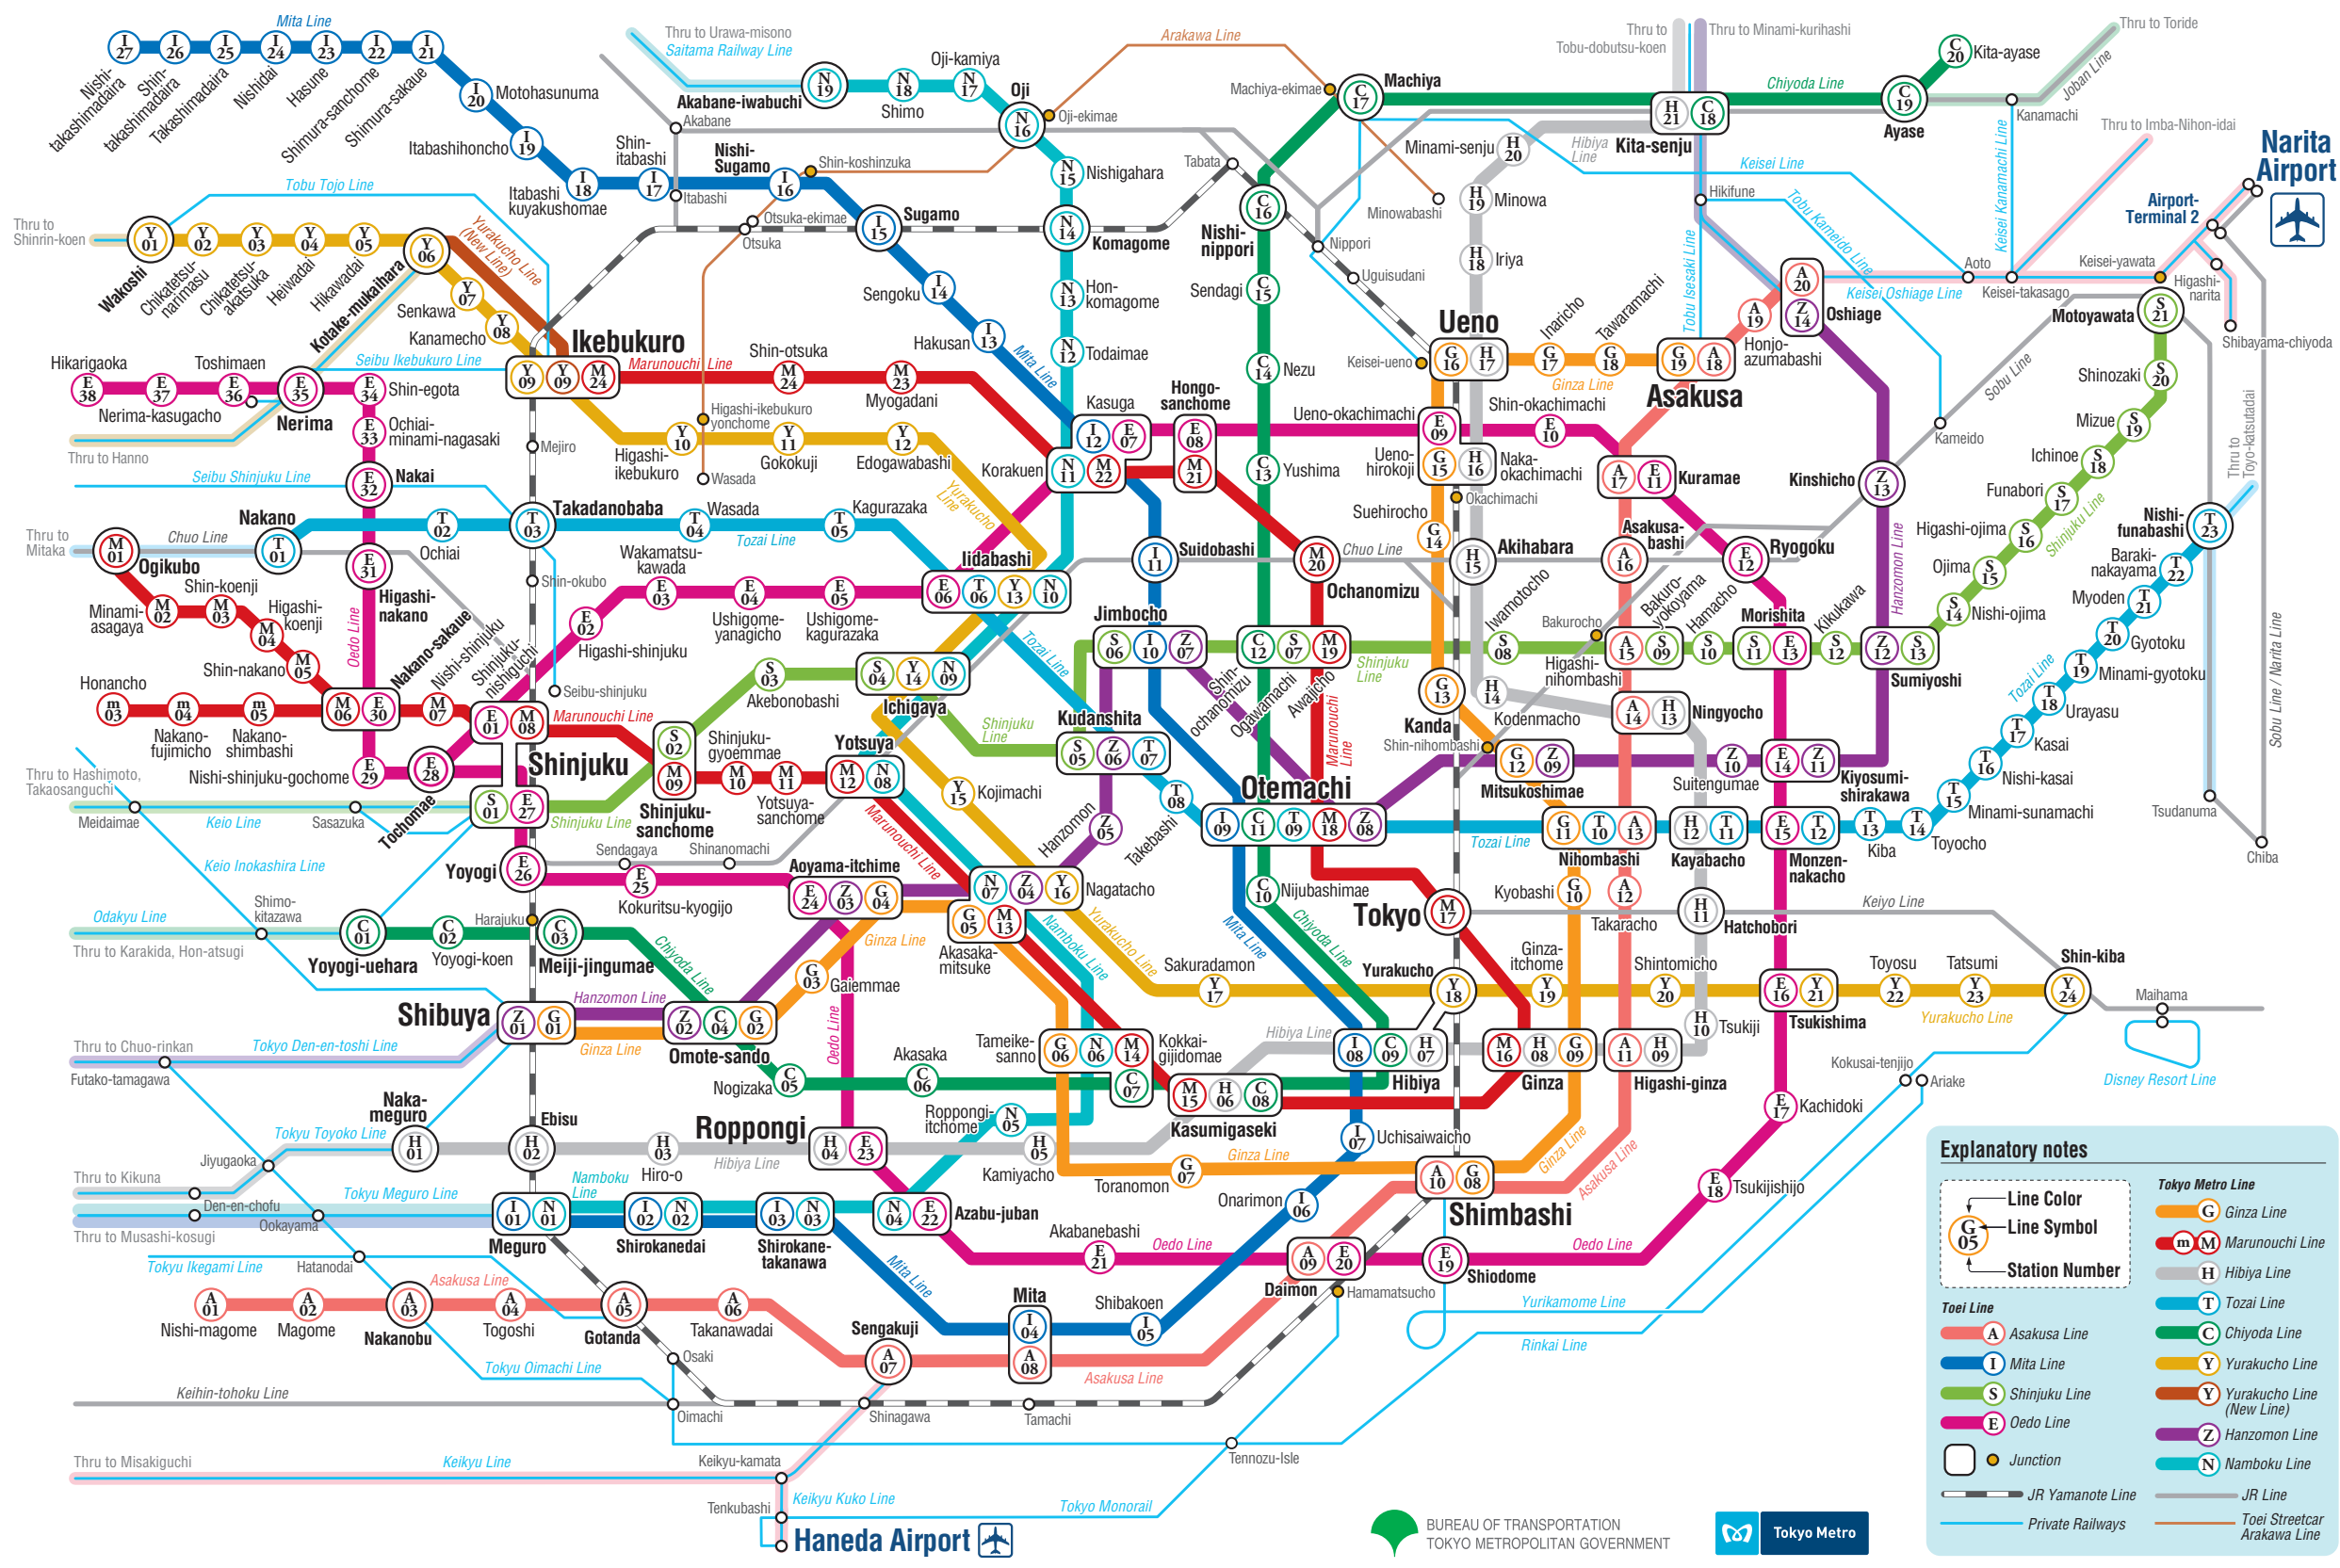

TOKYO SUBWAY ROUTE MAP

Explanatory notes

	Line Color		Tokyo Metro Line
	Line Symbol		
	Station Number		
	Toei Line		