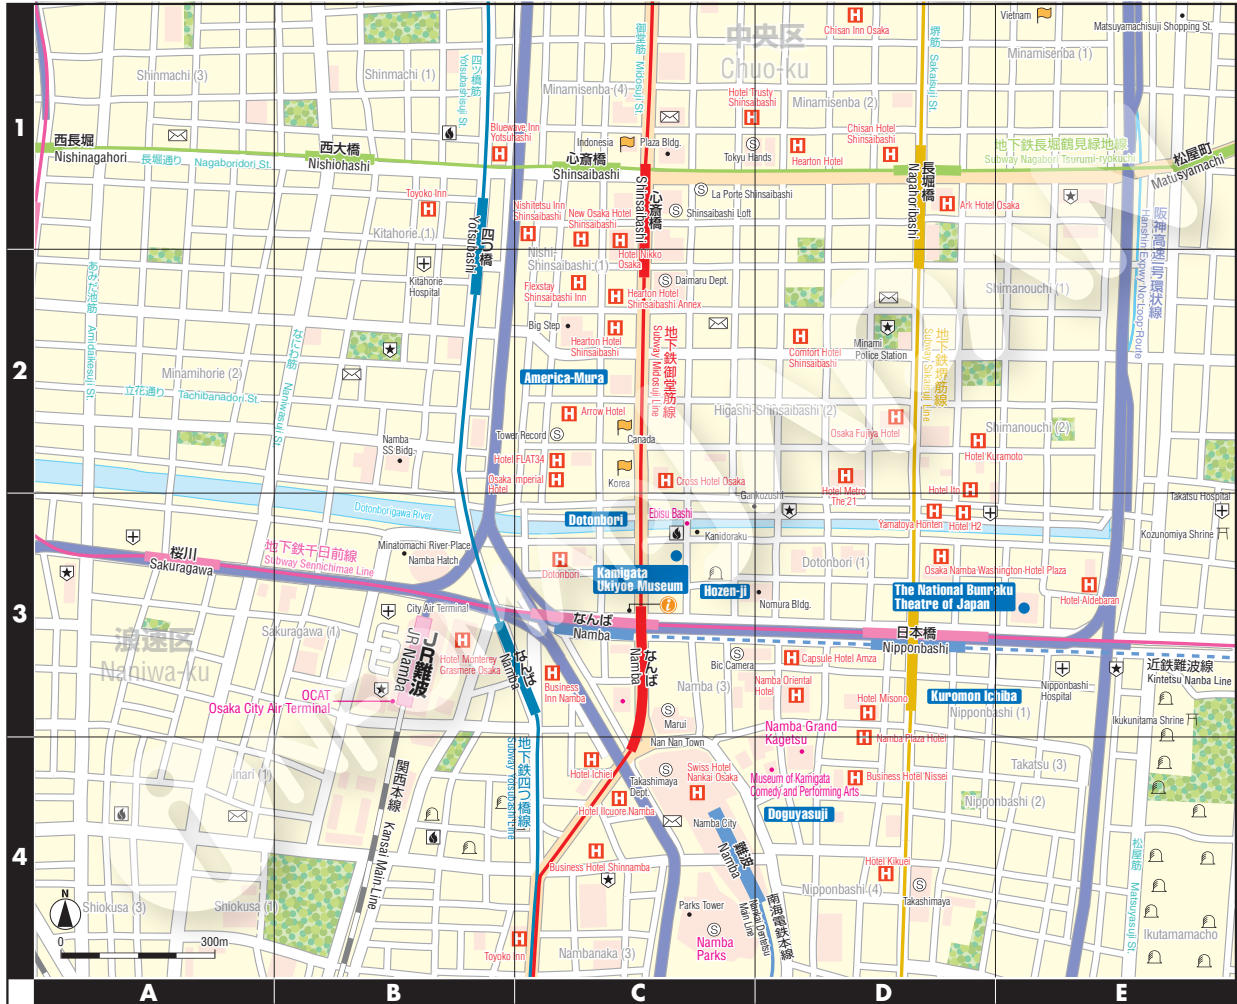

Map of Namba (Osaka)

- Main Road
- Open Road
- Expressway
- JR Line
- Subway
- Other Railways
- Tourist Information Center
- Accommodation
- Post office
- Police
- Ward office
- Hospital
- Fire station
- Temple
- Shrine
- Shopping
- Embassy / Consulate