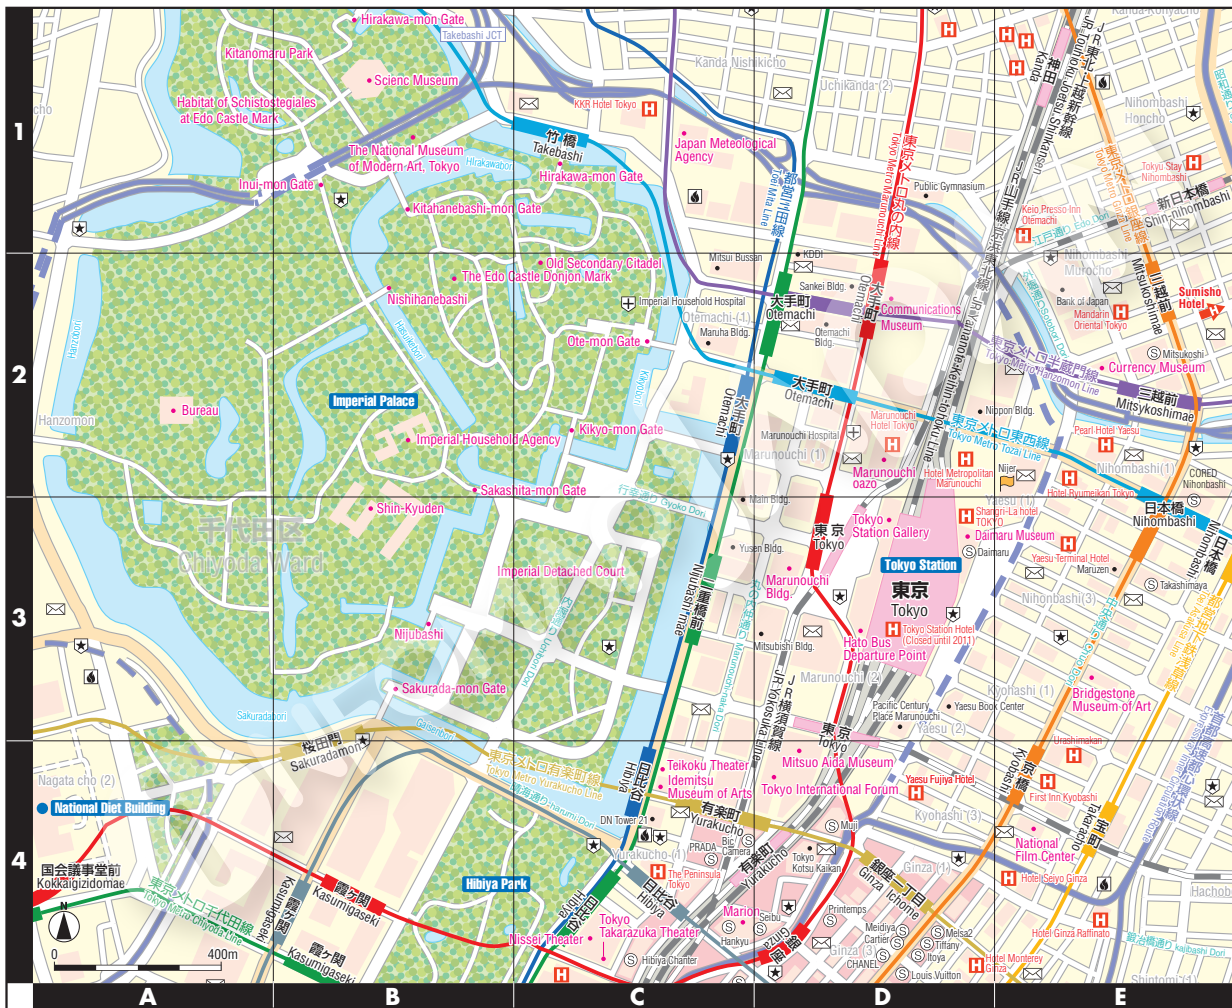

Map of Marunouchi (Tokyo)

Main Road
 Open Road
 Expressway
 JR Line
 Subway
 Other Railways

Tourist Information Center
 Accommodation
 Post office
 Police
 Ward office
 Hospital
 Fire station
 Temple
 Shrine
 Shopping
 Embassy / Consulate