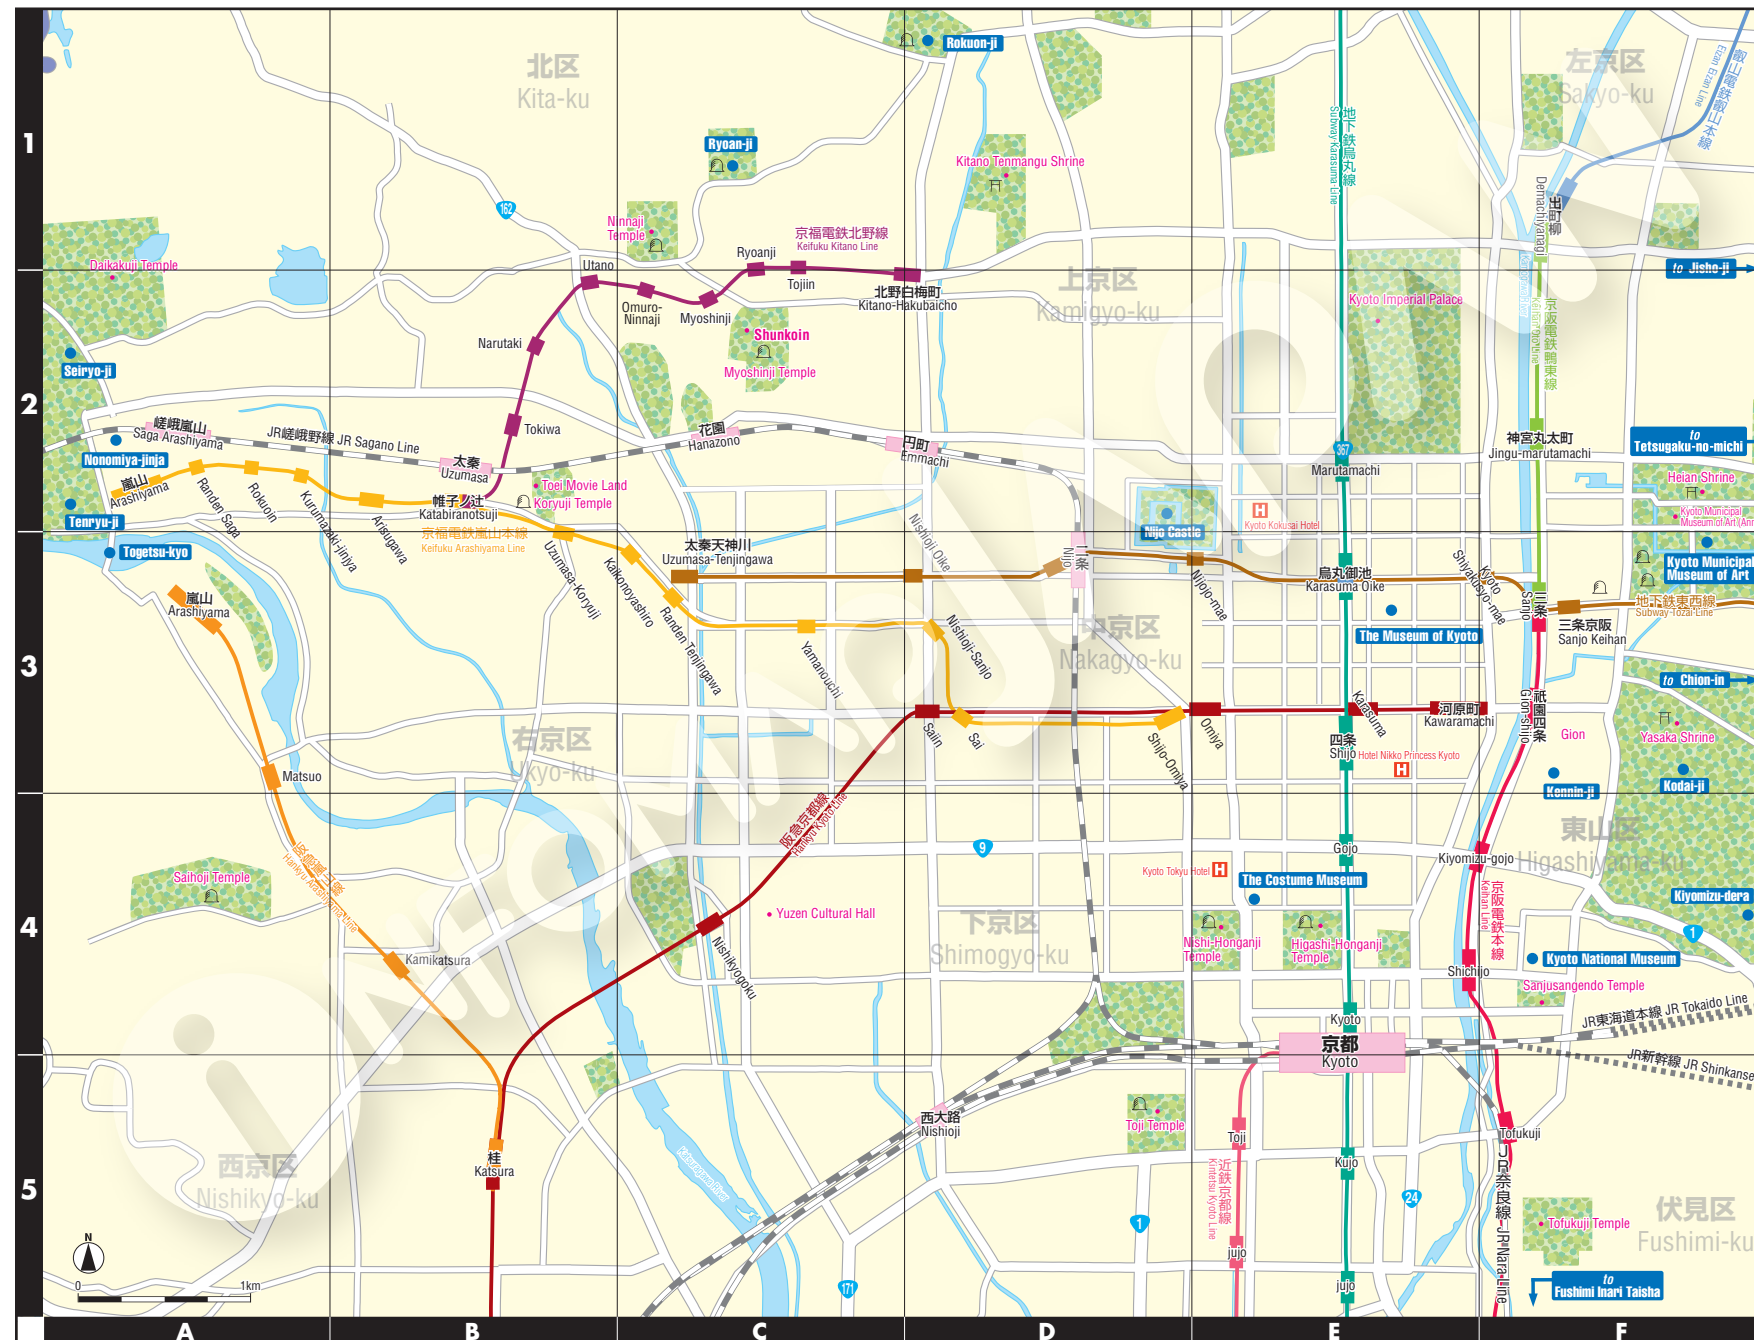

# Map of Kyoto Metropolitan Area

— Main Road   
 — Open Road   
 — Expressway   
 — JR Line   
 — Subway   
 — Other Railways  
● Tourist Information Center   
H Accommodation   
✉ Post Office   
👮 Police   
🏠 Ward office   
🏥 Hospital   
🚒 Fire station   
🏯 Temple   
⛩ Shrine   
🛍 Shopping   
🏢 Embassy / Consulate