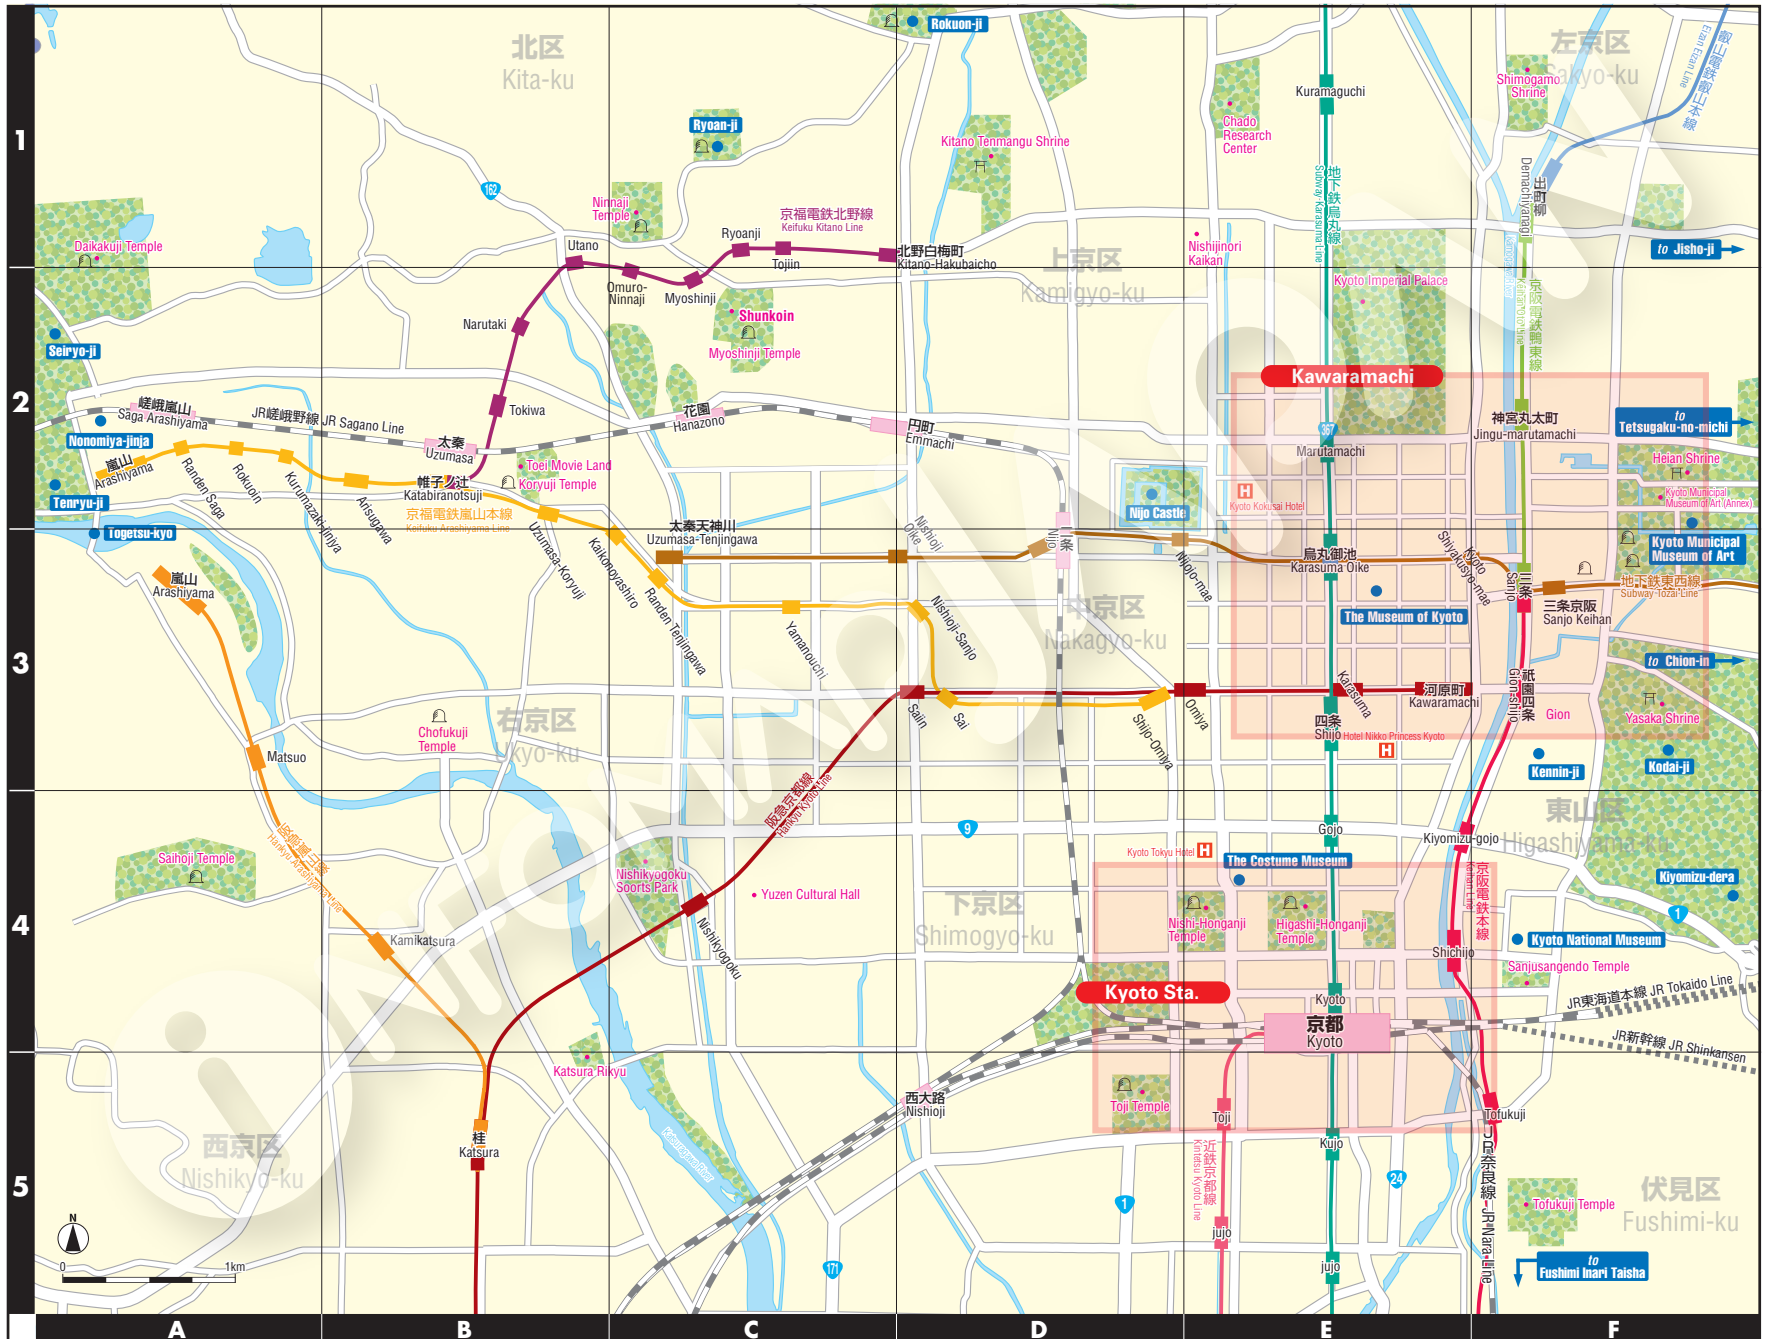

# Map of Kyoto Metropolitan Area

- Main Road
- Open Road
- Expressway
- JR Line
- Subway
- Other Railways
- Tourist Information Center
- Accommodation
- Post Office
- Police
- Ward Office
- Hospital
- Fire station
- Temple
- Shrine
- Shopping
- Embassy / Consulate